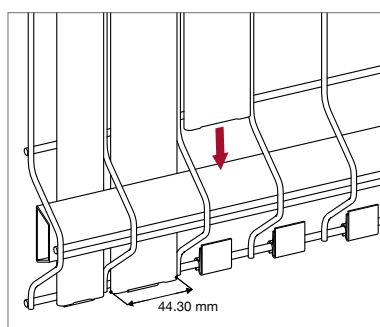

Product detail